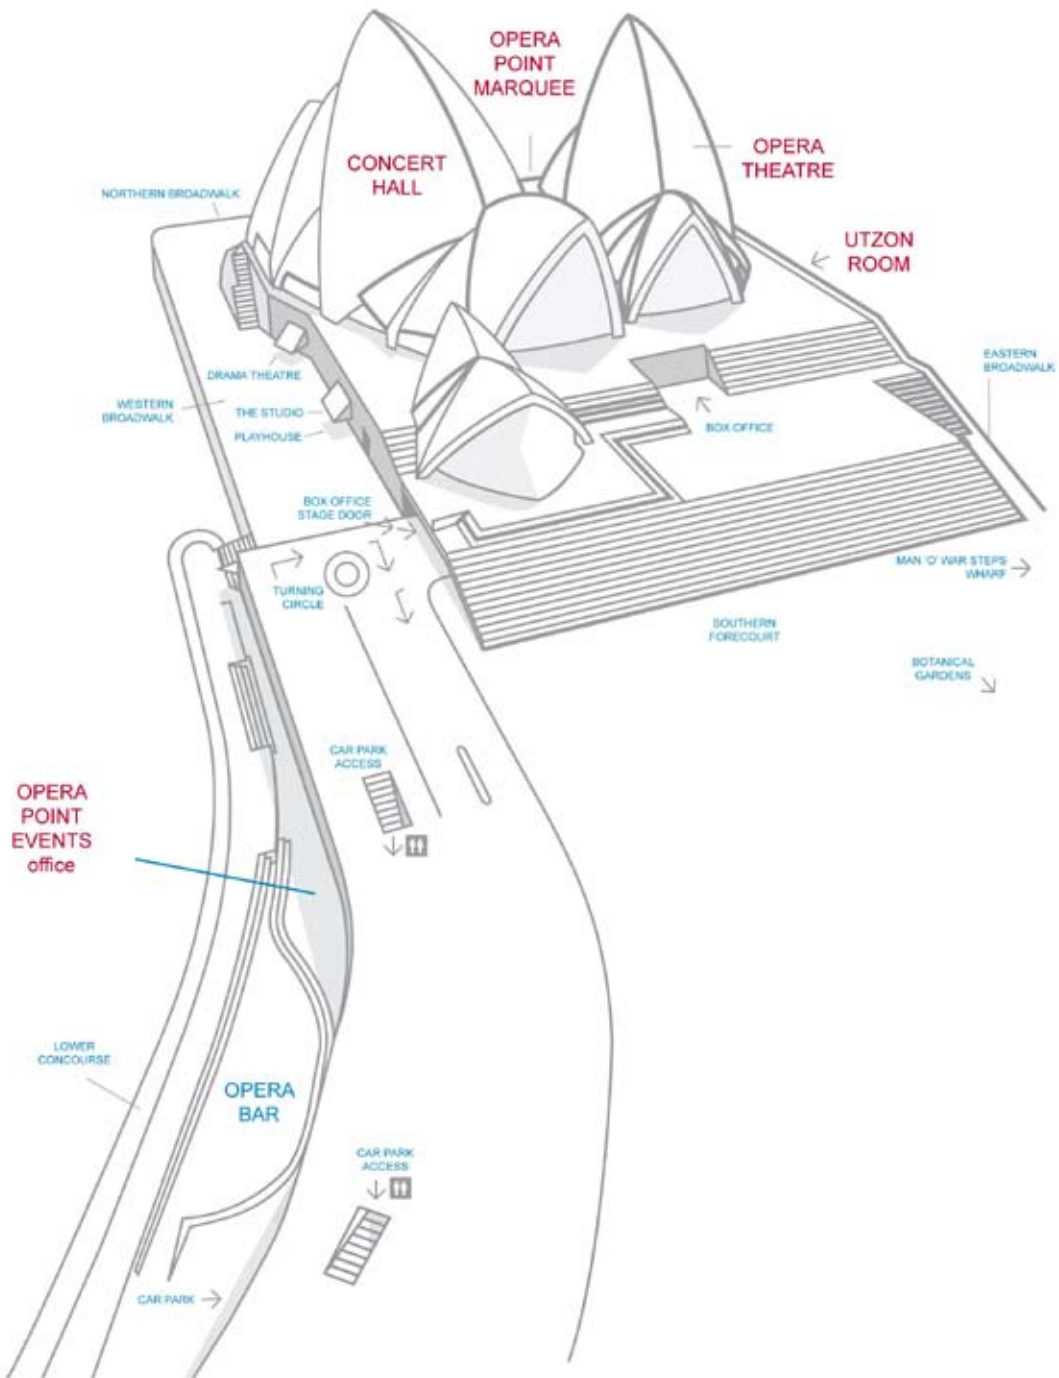

HARBOUR BRIDGE

FORT DENISON

Sydney Opera House Bennelong Point Sydney NSW | T 02 8274 9600 | E info@operapointevents.com.au